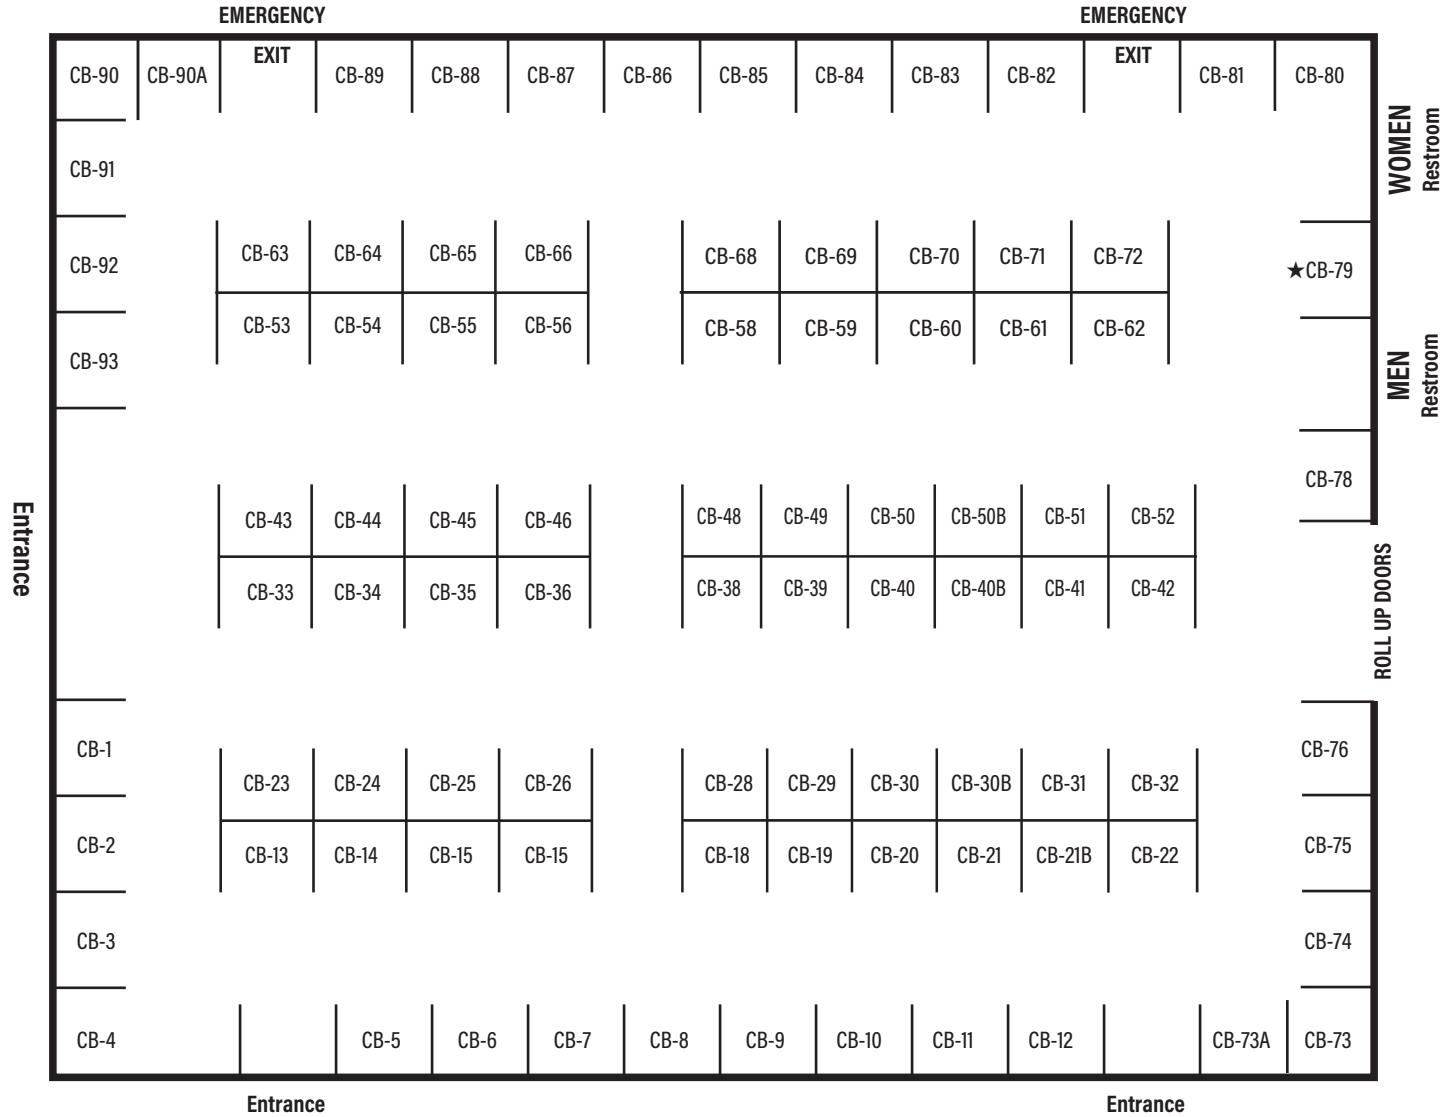

COMMERCIAL BUILDING

★ spaces are 10w x 10d

All spaces in this building are 10w x 8d unless otherwise noted with a ★